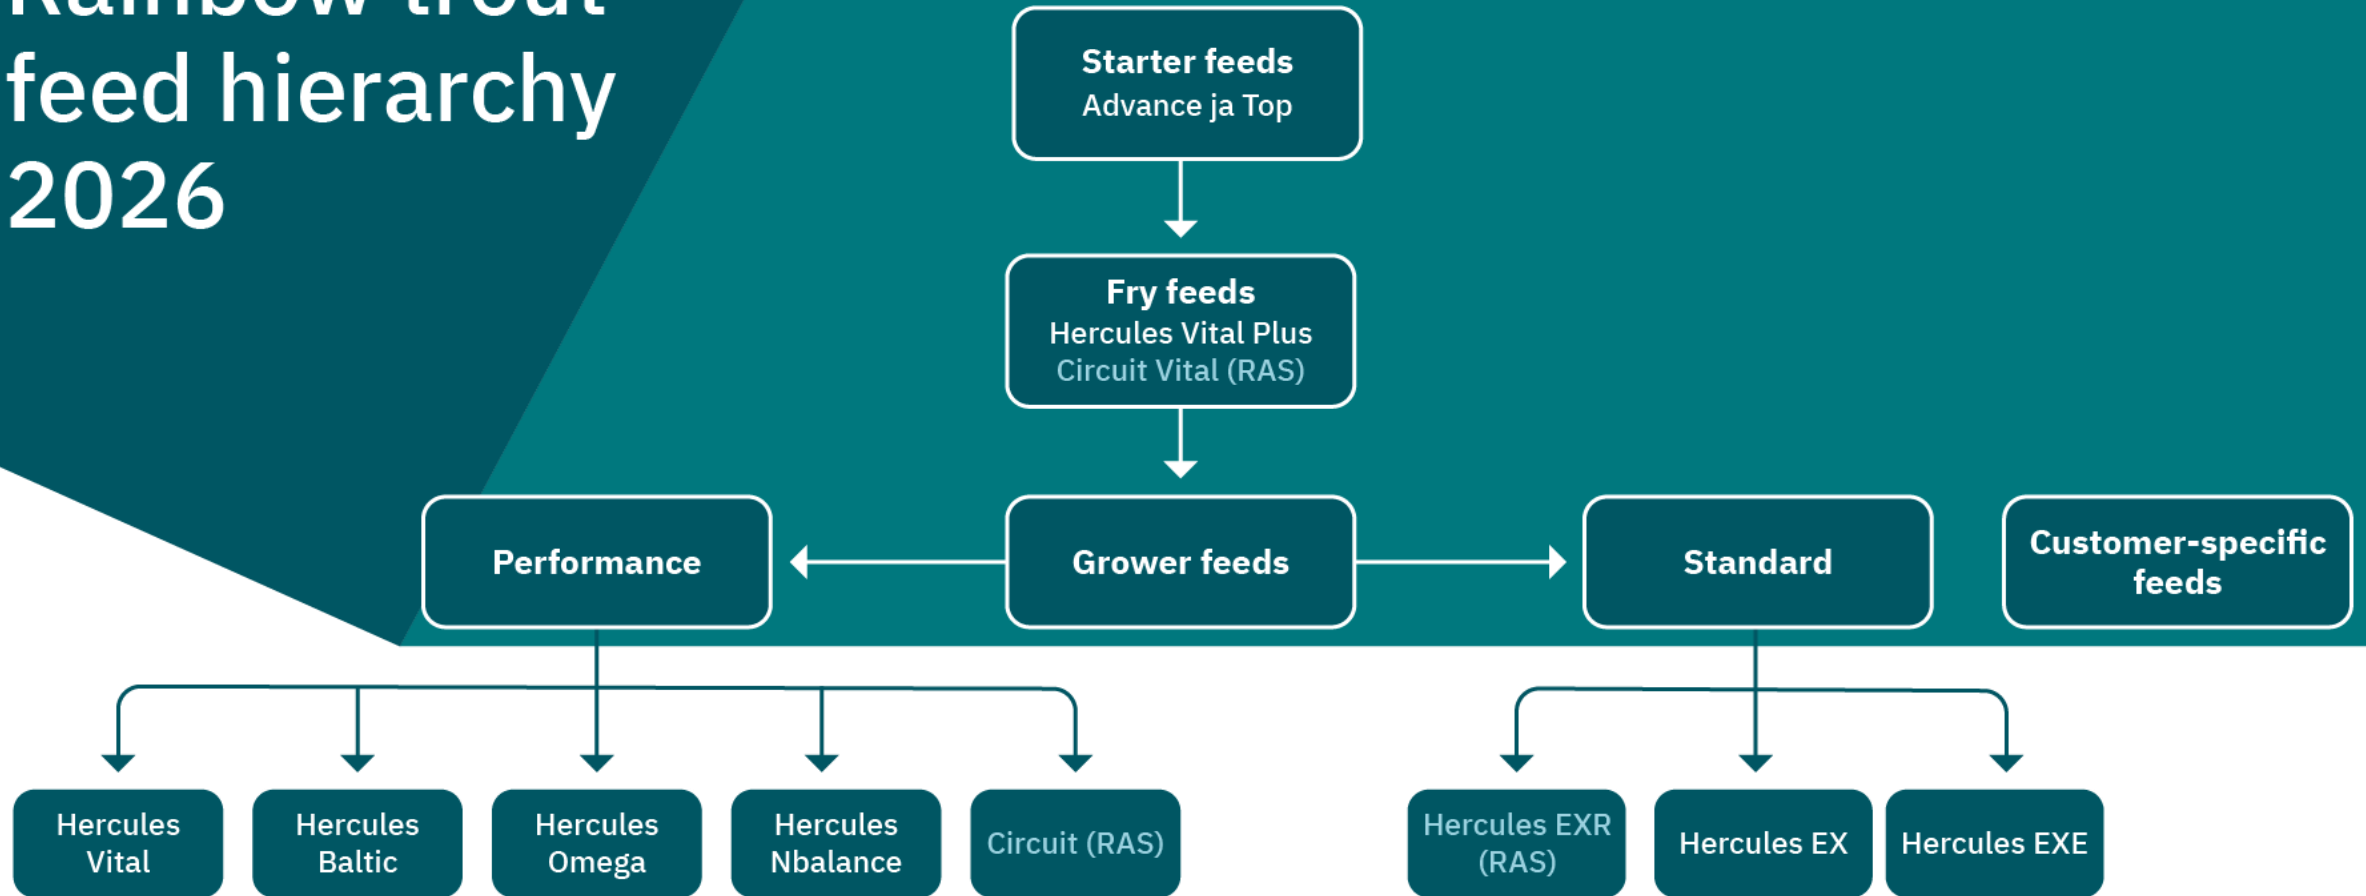

# Rainbow trout feed hierarchy 2026